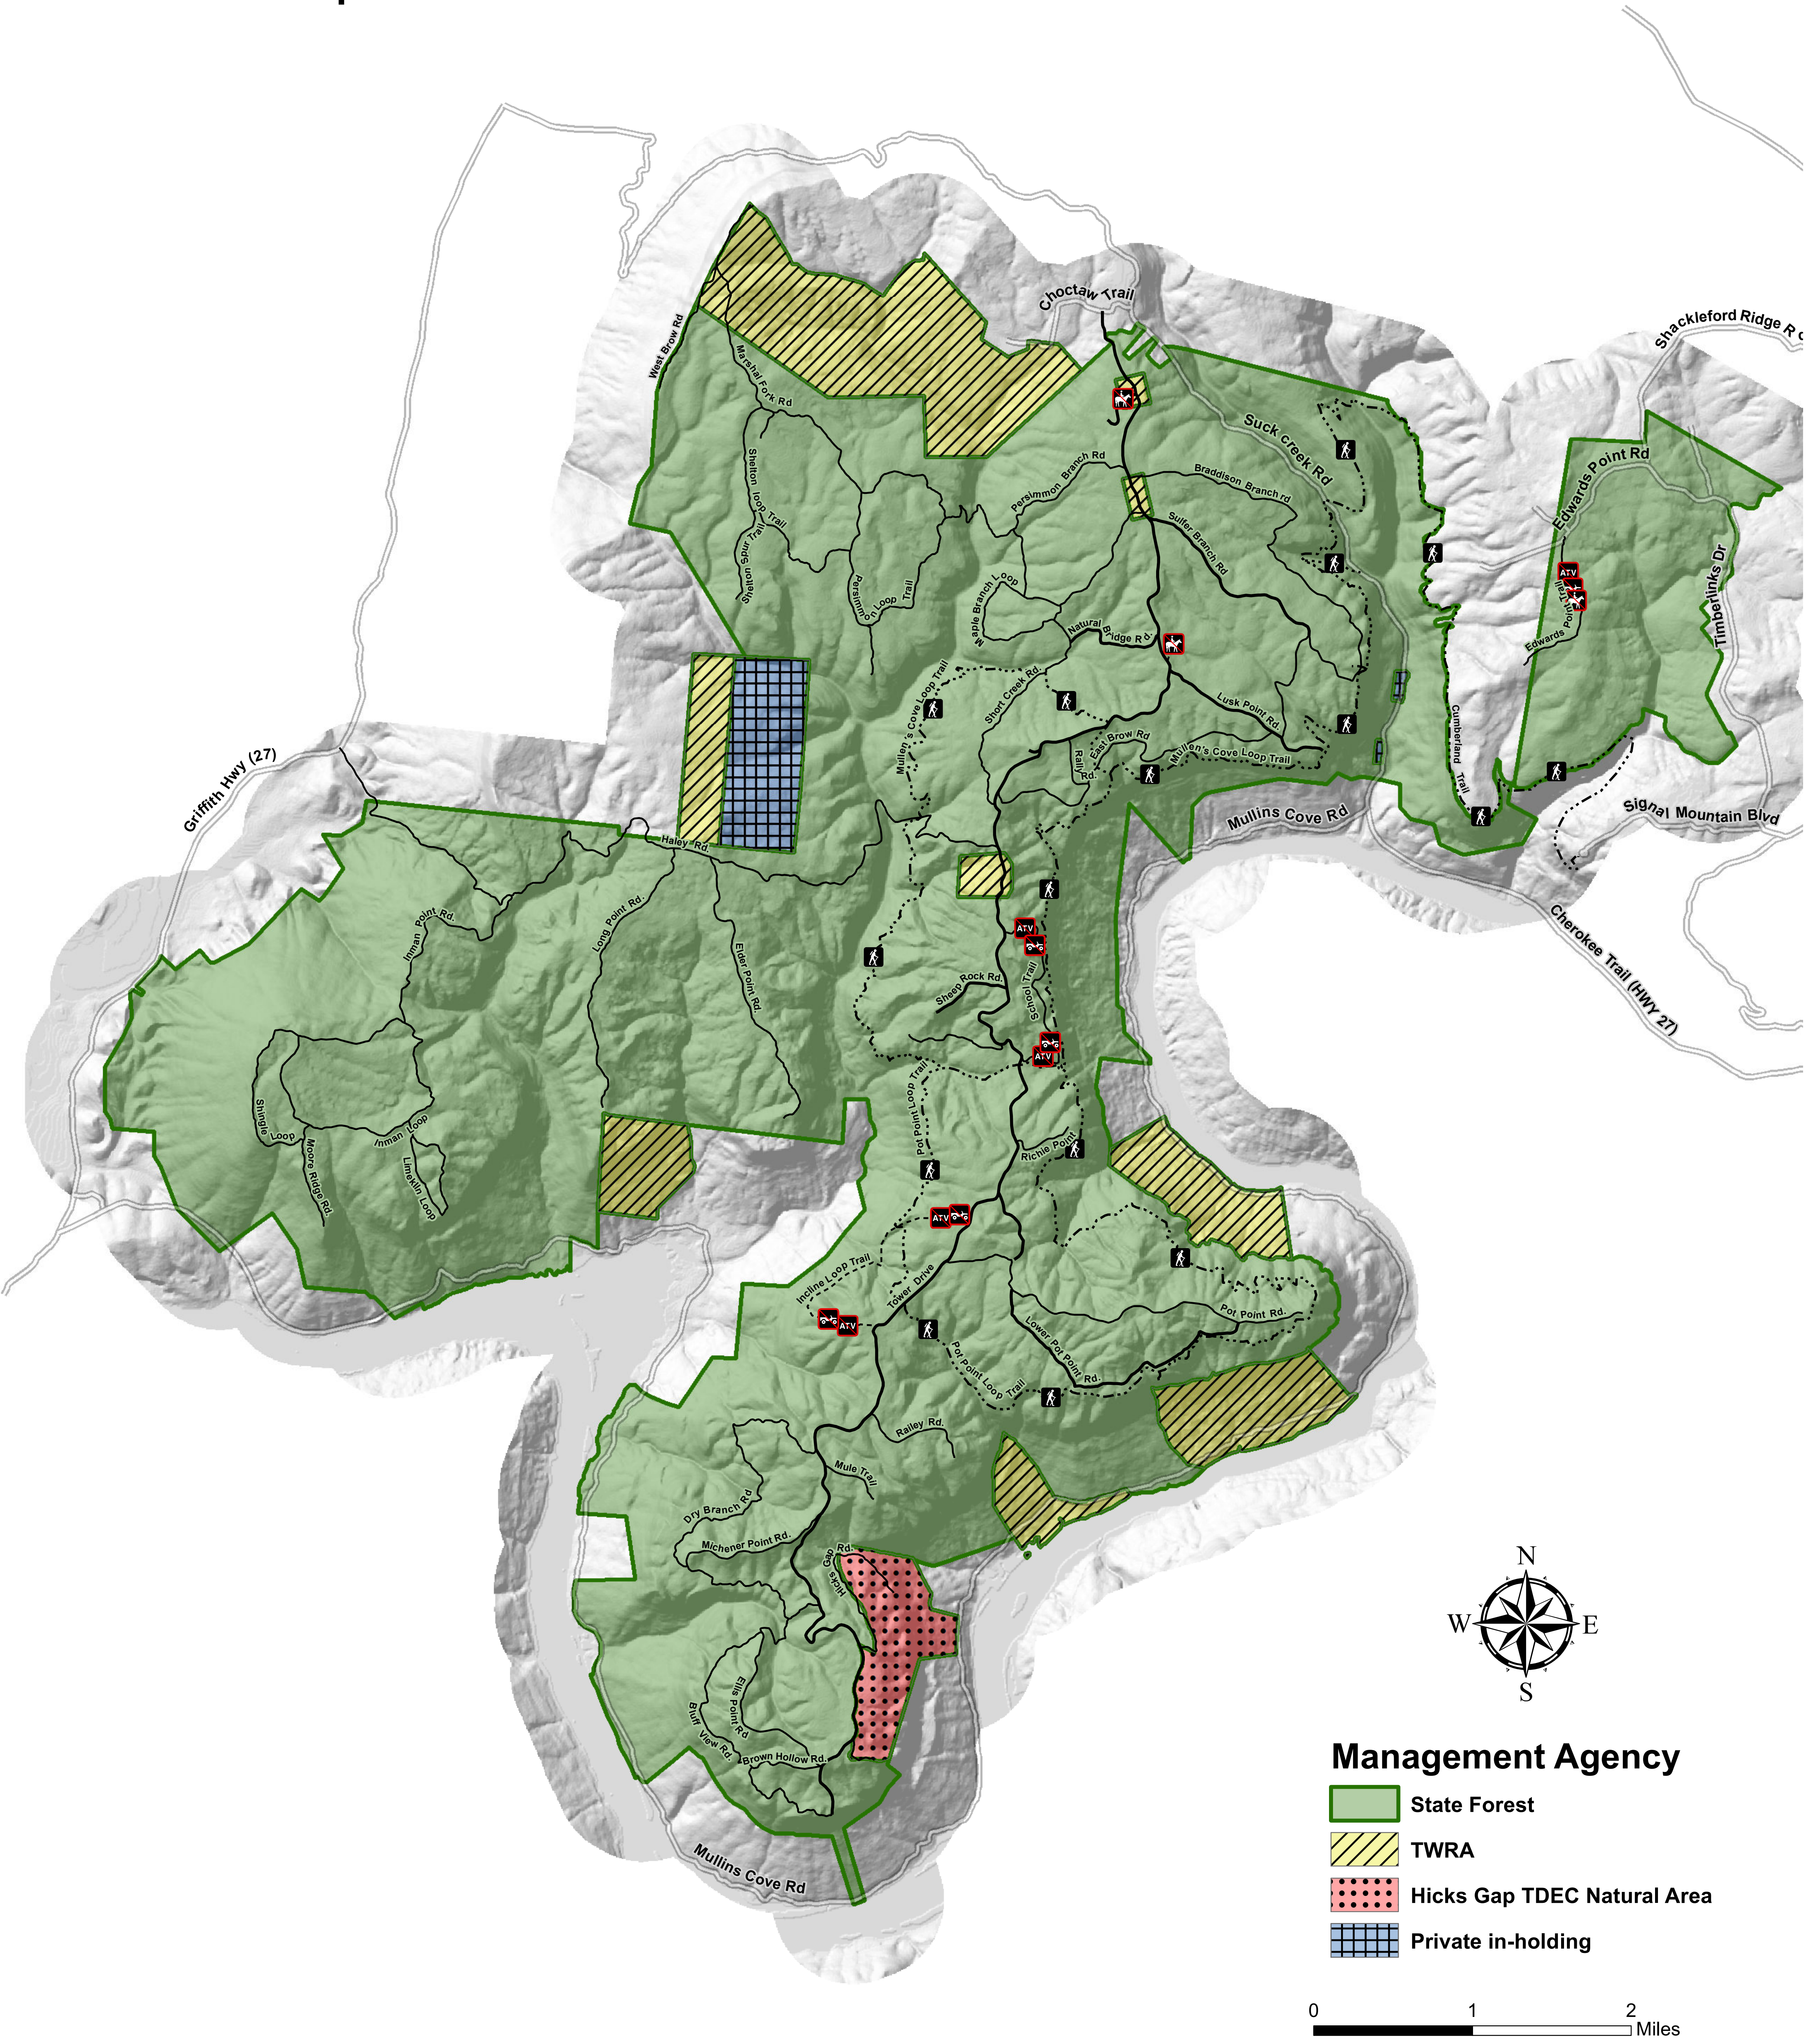

## Road Use Map

### Road Jurisdiction

- Non-Forest Federal, State, and Local laws apply
- Forest Suitable for any vehicle
- Forest Road may be rough and high clearance vehicles are recommended
- Forest Narrow access, rough terrain, not suitable for vehicles over 50"
- Forest Foot Traffic Only

\* Any road not shown on the map is closed except to foot traffic only

### Public Road Use Restrictions

- No Horseback
- No OHV
- No ATV
- Foot Traffic Only