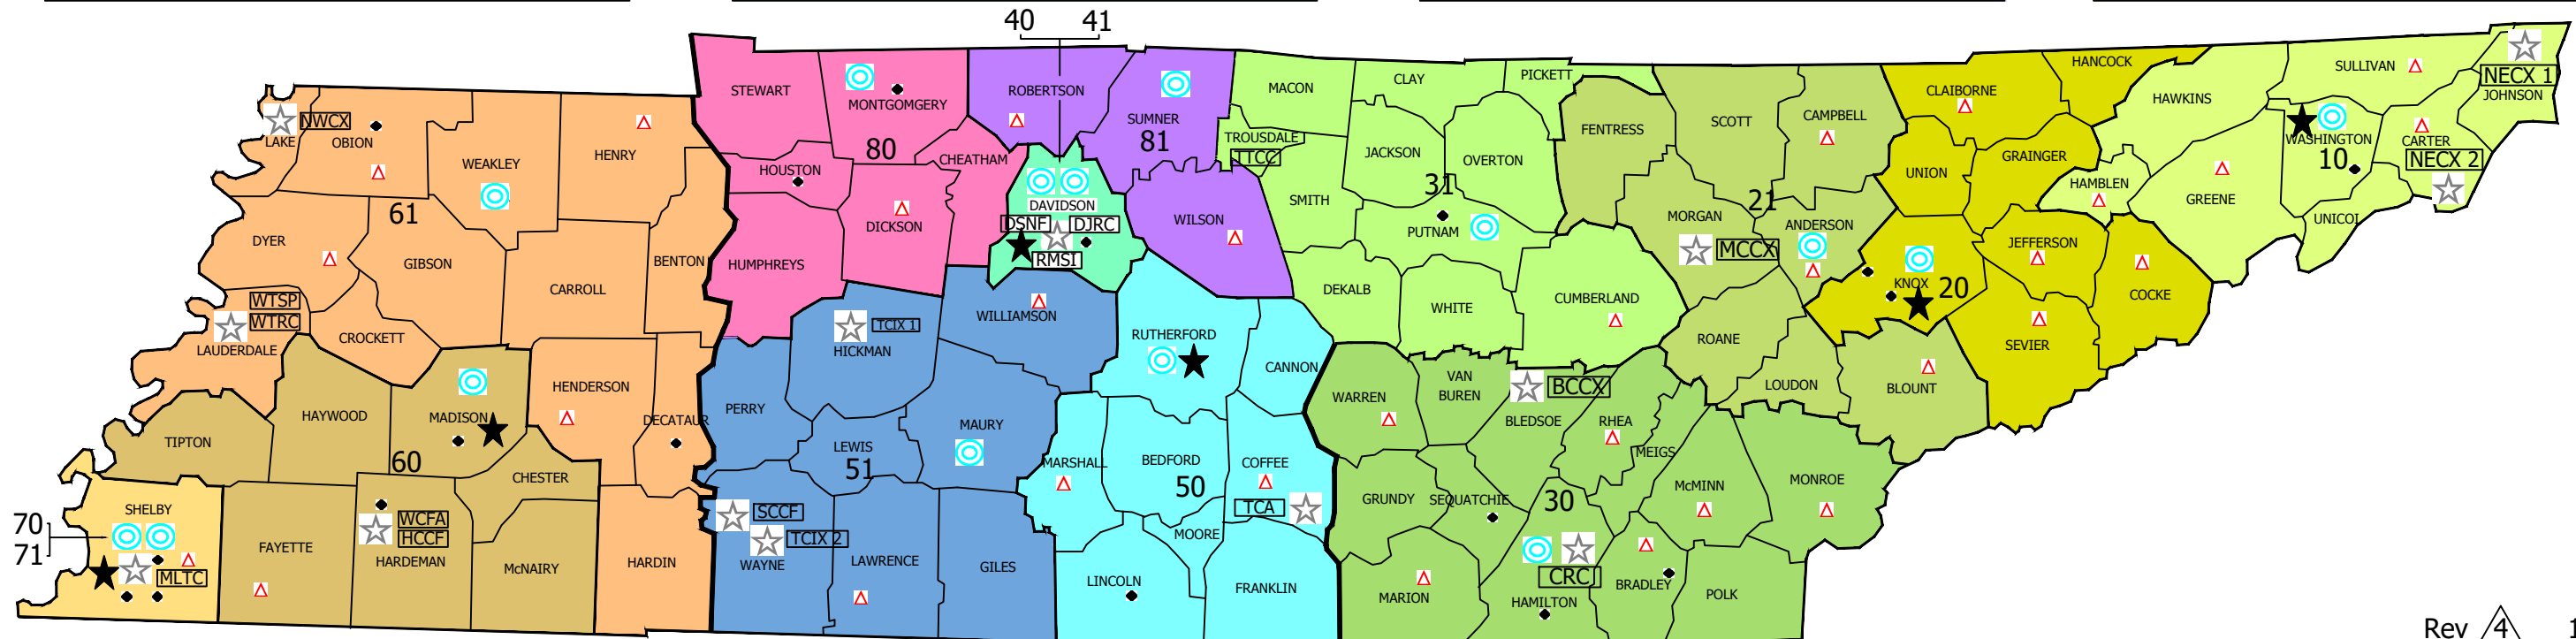

Tennessee Department of Correction Facilities and Offices

TDOD Prison ☆ [MLTC] Mark Luttrell Transition Center	
TDOD Probation & Parole	
70	☉ District Office: E.H. Crump ▲ Field Office: One Commerce Square
71	☉ District Office: Overton Crossing
★ Memphis Day Reporting & Community Resource Center ◆ Community Correction Offices	

TDOD Prisons ☆ [DSNF] Lois DeBerry Special Needs Facility ☆ [RMSI] Riverbend Maximum Security Institution ☆ [DJRC] Debra Johnson Rehabilitation Center	
TDOD Probation & Parole	
40	☉ District Office: Blanton
41	☉ District Office: Pavilion
★ Nashville Day Reporting & Community Resource Center ◆ Community Correction Offices	

TDOD Probation & Parole 80 ☉ District Office: Clarksville ▲ Field Office: Dickson ◆ Community Correction Offices	
TDOD Probation & Parole 81 ☉ District Office: Gallatin ▲ Field Office: Lebanon ▲ Field Office: Springfield	

TDOD Prisons ☆ [NECX 1] North East Correctional Complex ☆ [NECX 2] North East Correctional Complex Annex	
TDOD Probation & Parole	
10	☉ District Office: Johnson City ▲ Field Offices: Blountville, Greenville, Morristown, Elizabethton ★ Johnson City Day Reporting & Community Resource Center

Rev 4 11/9/20

West Tennessee	
TDOD Prisons ☆ [HCCF] Hardeman County Correctional Facility ☆ [WCFA] Whiteville Correctional Facility	
60	☉ TDOD Probation & Parole District Office: Jackson ▲ Field Office: Somerville ◆ Community Correction Offices ★ Jackson Day Reporting & Community Resource Center

Middle Tennessee	
TDOD Training Academy ☆ [TCA] Tennessee Correctional Academy	
50	☉ TDOD Probation & Parole District Office: Murfreesboro ▲ Field Office: Lewisburg, Tullahoma ★ Murfreesboro Day Reporting & Community Resource Center ◆ Community Correction Offices

East Tennessee	
TDOD Probation & Parole 20 ☉ District Office: Knoxville ▲ Field Office: Dandridge ▲ Field Office: Newport ▲ Field Office: Sevierville ▲ Field Office: New Tazewell ★ Knoxville Day Reporting & Community Resource Center ◆ Community Correction Offices	

TDOD Prisons ☆ [BCCX] 1, 2 & 3 - Bledsoe County Correctional Complex ☆ [CRC] Chattanooga Release Center	
30	☉ TDOD Probation & Parole District Office: Chattanooga ▲ Field Office: Jasper, Cleveland, McMinnville, Madisonville, Athens, Dayton ◆ Community Correction Offices

TDOD Prisons ☆ [WTSP] 1 & 2 - West Tennessee State Prison ☆ [WTRC] Women's Therapeutic Residential Center ☆ [NWCX] 1 & 2 - North West Correctional Complex	
61	☉ TDOD Probation & Parole District Office: Dresden ▲ Field Offices: Dyersburg, Lexington-Wildersville, Union City & Paris ◆ Community Correction Offices

TDOD Prisons ☆ [TCIX 1] Turney Center Industrial Complex ☆ [TCIX 2] Turney Center Industrial Complex Annex ☆ [SCCF] South Central Correctional Facility	
51	☉ TDOD Probation & Parole District Office: Columbia ▲ Field Offices: Franklin, Lawrenceburg

TDOD Prison ☆ [MCCX] Morgan County Correctional Complex	
21	☉ TDOD Probation & Parole District Office: Clinton ▲ Field Office: Jacksboro ▲ Field Office: Maryville ▲ Field Office: Huntsville ◆ Community Correction Offices

TDOD Prison ☆ [TCC] Trousdale Turner Correctional Center	
31	☉ TDOD Probation & Parole District Office: Cookeville ▲ Field Office: Crossville ◆ Community Correction Offices